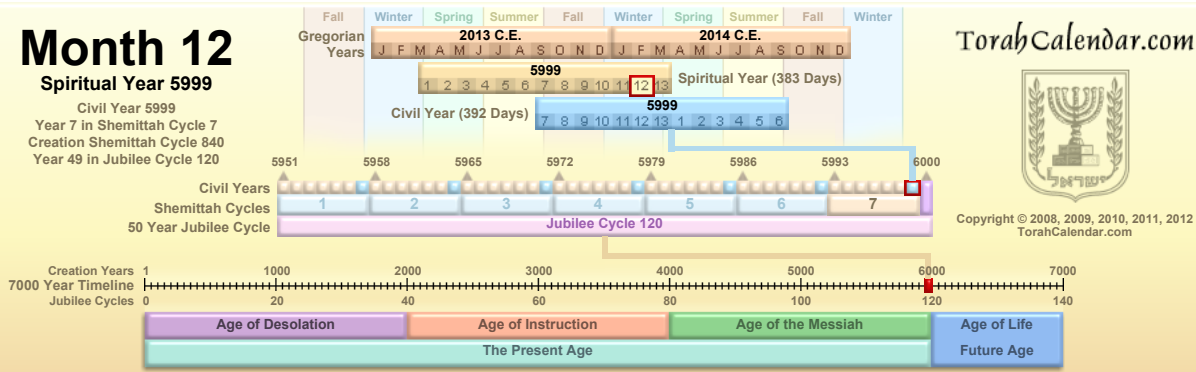

Month 12

Spiritual Year 5999

Civil Year 5999
Year 7 in Shemittah Cycle 7
Creation Shemittah Cycle 840
Year 49 in Jubilee Cycle 120

1st Day	2nd Day	3rd Day	4th Day	5th Day	6th Day	Sabbath
Yom Ri-shon Saturday sunset until Sunday sunset	Yom She-ni Sunday sunset until Monday sunset	Yom Shli-shi Monday sunset until Tuesday sunset	Yom Re-vi-i Tuesday sunset until Wednesday sunset	Yom Ham-i-shi Wednesday sunset until Thursday sunset	Yom Shi-shi Thursday sunset until Friday sunset	Sha-bat Friday sunset until Saturday sunset
						1 Rosh Chodesh First Crescent Moon sunset, 31 Jan Mishpatim Shabbat Rosh Chodesh 31 Jan 2014 C.E. sunset to 1 Feb 2014 C.E. sunset Day: 2,190,874
2	3	4	5	6	7	8 Terumah 7 Feb 2014 C.E. sunset to 8 Feb 2014 C.E. sunset Day: 2,190,881
1 Feb 2014 C.E. sunset to 2 Feb 2014 C.E. sunset Day: 2,190,875	2 Feb 2014 C.E. sunset to 3 Feb 2014 C.E. sunset Day: 2,190,876	3 Feb 2014 C.E. sunset to 4 Feb 2014 C.E. sunset Day: 2,190,877	4 Feb 2014 C.E. sunset to 5 Feb 2014 C.E. sunset Day: 2,190,878	5 Feb 2014 C.E. sunset to 6 Feb 2014 C.E. sunset Day: 2,190,879	6 Feb 2014 C.E. sunset to 7 Feb 2014 C.E. sunset Day: 2,190,880	
9	10	11	12	13	14	15 Tetzaveh 14 Feb 2014 C.E. sunset to 15 Feb 2014 C.E. sunset Day: 2,190,888
8 Feb 2014 C.E. sunset to 9 Feb 2014 C.E. sunset Day: 2,190,882	9 Feb 2014 C.E. sunset to 10 Feb 2014 C.E. sunset Day: 2,190,883	10 Feb 2014 C.E. sunset to 11 Feb 2014 C.E. sunset Day: 2,190,884	11 Feb 2014 C.E. sunset to 12 Feb 2014 C.E. sunset Day: 2,190,885	12 Feb 2014 C.E. sunset to 13 Feb 2014 C.E. sunset Day: 2,190,886	13 Feb 2014 C.E. sunset to 14 Feb 2014 C.E. sunset Day: 2,190,887	
16	17	18	19	20	21	22 Ki Tissa 21 Feb 2014 C.E. sunset to 22 Feb 2014 C.E. sunset Day: 2,190,895
15 Feb 2014 C.E. sunset to 16 Feb 2014 C.E. sunset Day: 2,190,889	16 Feb 2014 C.E. sunset to 17 Feb 2014 C.E. sunset Day: 2,190,890	17 Feb 2014 C.E. sunset to 18 Feb 2014 C.E. sunset Day: 2,190,891	18 Feb 2014 C.E. sunset to 19 Feb 2014 C.E. sunset Day: 2,190,892	19 Feb 2014 C.E. sunset to 20 Feb 2014 C.E. sunset Day: 2,190,893	20 Feb 2014 C.E. sunset to 21 Feb 2014 C.E. sunset Day: 2,190,894	
23	24	25	26	27	28	29 Shabbat Shekalim Va-Yakhel, Pekudei Shabbat Mevarekhin 28 Feb 2014 C.E. sunset to 1 Mar 2014 C.E. sunset Day: 2,190,902
22 Feb 2014 C.E. sunset to 23 Feb 2014 C.E. sunset Day: 2,190,896	23 Feb 2014 C.E. sunset to 24 Feb 2014 C.E. sunset Day: 2,190,897	24 Feb 2014 C.E. sunset to 25 Feb 2014 C.E. sunset Day: 2,190,898	25 Feb 2014 C.E. sunset to 26 Feb 2014 C.E. sunset Day: 2,190,899	26 Feb 2014 C.E. sunset to 27 Feb 2014 C.E. sunset Day: 2,190,900	27 Feb 2014 C.E. sunset to 28 Feb 2014 C.E. sunset Day: 2,190,901	
30 Rosh Chodesh First Crescent Moon sunset, 2 Mar 1 Mar 2014 C.E. sunset to 2 Mar 2014 C.E. sunset Day: 2,190,903