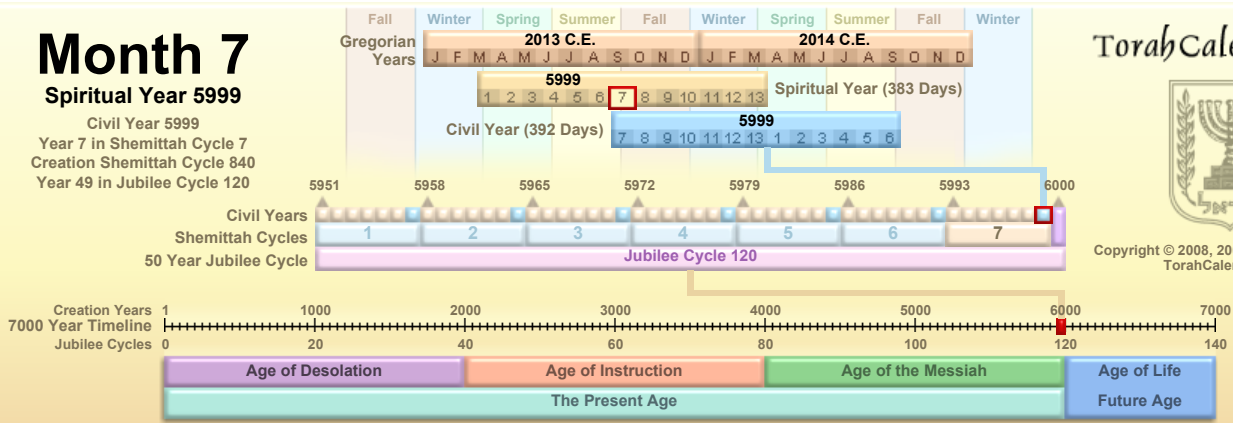

Month 7

Spiritual Year 5999

Civil Year 5999
Year 7 in Shemittah Cycle 7
Creation Shemittah Cycle 840
Year 49 in Jubilee Cycle 120

TorahCalendar.com

Copyright © 2008, 2009, 2010, 2011, 2012
TorahCalendar.com