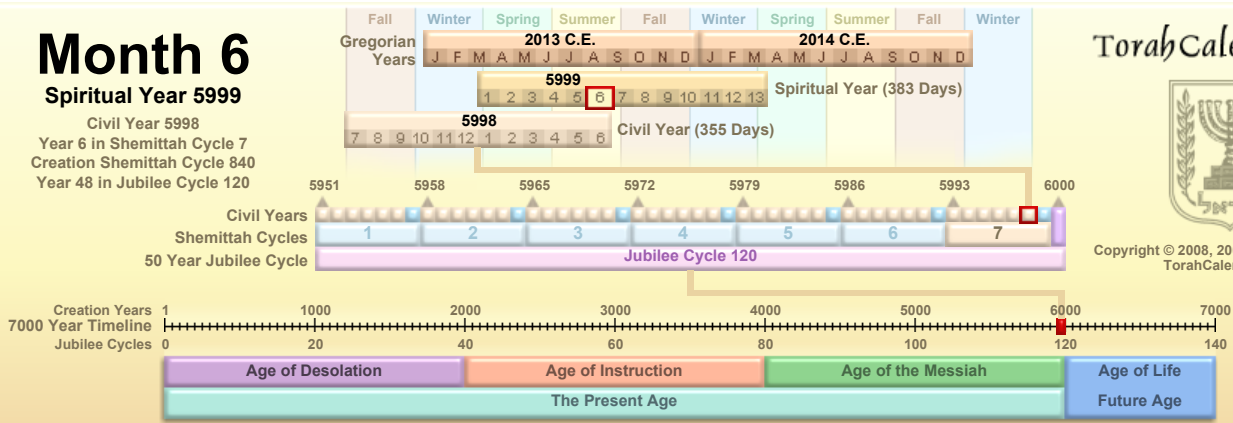

Month 6

Spiritual Year 5999

Civil Year 5998

Year 6 in Shemittah Cycle 7
Creation Shemittah Cycle 840
Year 48 in Jubilee Cycle 120

TorahCalendar.com

Copyright © 2008, 2009, 2010, 2011, 2012
TorahCalendar.com