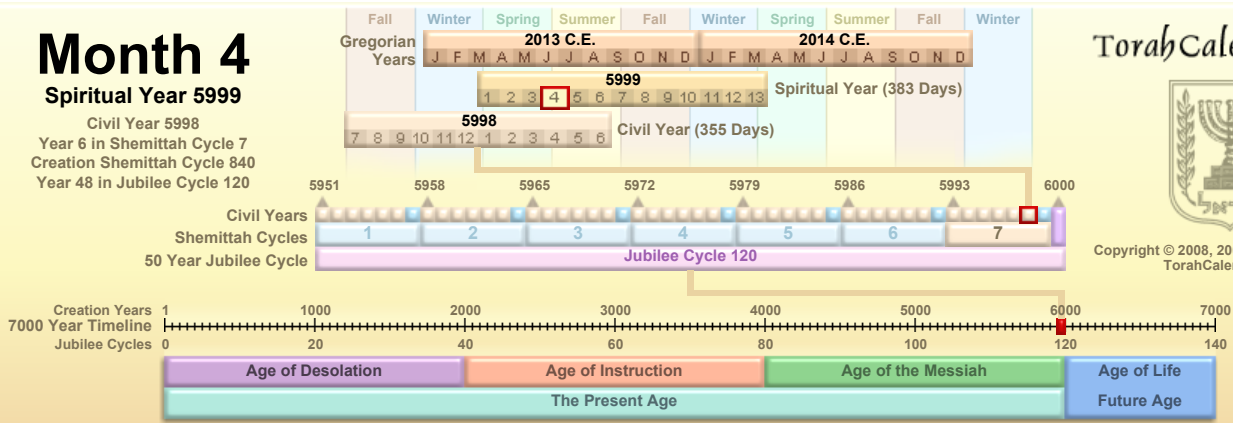

Month 4

Spiritual Year 5999

Civil Year 5998

Year 6 in Shemittah Cycle 7
Creation Shemittah Cycle 840
Year 48 in Jubilee Cycle 120

TorahCalendar.com

Copyright © 2008, 2009, 2010, 2011, 2012
TorahCalendar.com