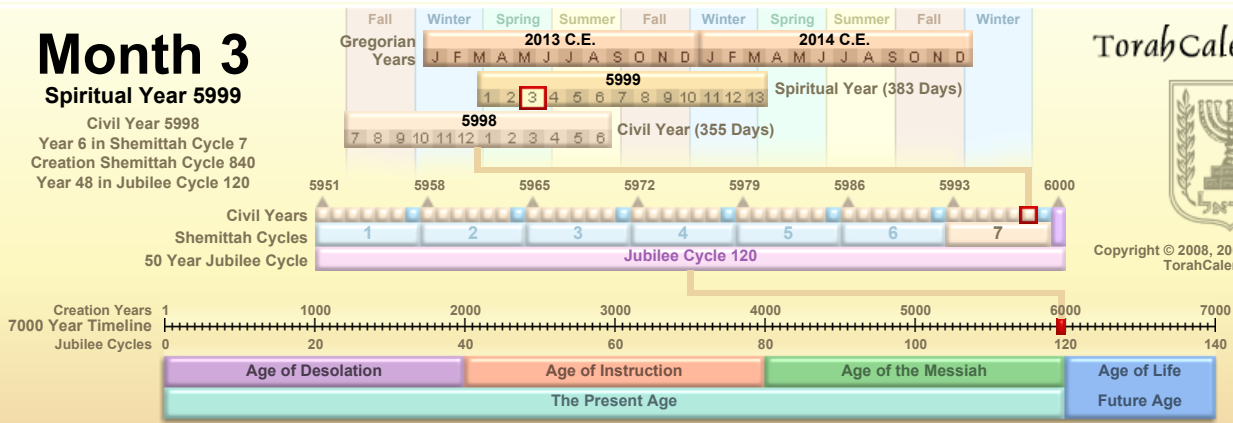

Month 3

Spiritual Year 5999

Civil Year 5998
 Year 6 in Shemittah Cycle 7
 Creation Shemittah Cycle 840
 Year 48 in Jubilee Cycle 120

TorahCalendar.com

Copyright © 2008, 2009, 2010, 2011, 2012
 TorahCalendar.com