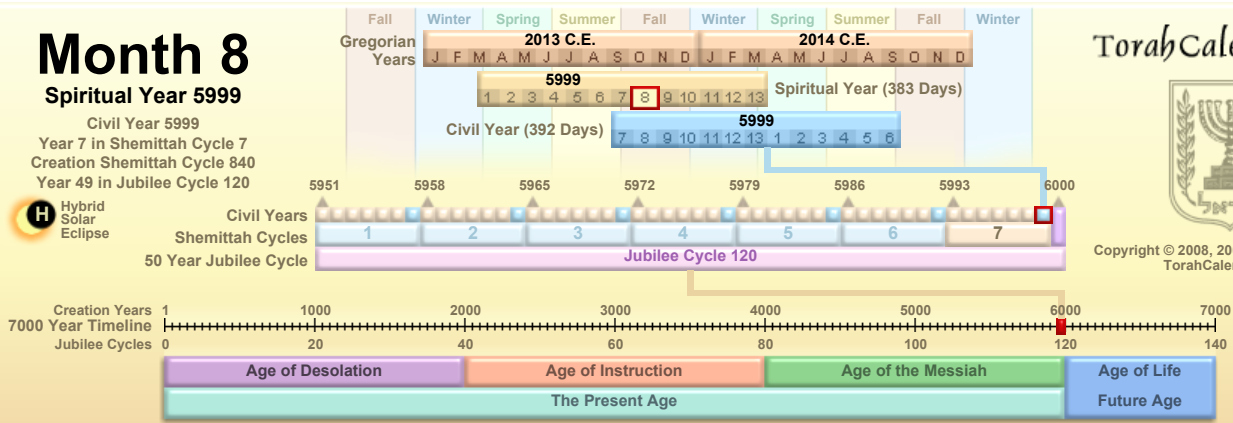

Month 8

Spiritual Year 5999

Civil Year 5999
Year 7 in Shemittah Cycle 7
Creation Shemittah Cycle 840
Year 49 in Jubilee Cycle 120

1st Day Yom Ri-shon Saturday sunset until Sunday sunset	2nd Day Yom She-ni Sunday sunset until Monday sunset	3rd Day Yom Shli-shi Monday sunset until Tuesday sunset	4th Day Yom Re-vi-i Tuesday sunset until Wednesday sunset	5th Day Yom Ham-i-shi Wednesday sunset until Thursday sunset	6th Day Yom Shi-shi Thursday sunset until Friday sunset	Sabbath Sha-bat Friday sunset until Saturday sunset
	1 Rosh Chodesh First Crescent Moon sunset, 6 Oct 6 Oct 2013 C.E. sunset to 7 Oct 2013 C.E. sunset Day: 2,190,757	2 7 Oct 2013 C.E. sunset to 8 Oct 2013 C.E. sunset Day: 2,190,758	3 8 Oct 2013 C.E. sunset to 9 Oct 2013 C.E. sunset Day: 2,190,759	4 9 Oct 2013 C.E. sunset to 10 Oct 2013 C.E. sunset Day: 2,190,760	5 Fast of Zedekiah 2 Kings 25:6-9 Jer. 39:5-7, 52:9-11 Megillat Ta'anit Usually observed Day 6 of Month 8 10 Oct 2013 C.E. sunset to 11 Oct 2013 C.E. sunset Day: 2,190,761	6 Noach 11 Oct 2013 C.E. sunset to 12 Oct 2013 C.E. sunset Day: 2,190,762
7 12 Oct 2013 C.E. sunset to 13 Oct 2013 C.E. sunset Day: 2,190,763	8 13 Oct 2013 C.E. sunset to 14 Oct 2013 C.E. sunset Day: 2,190,764	9 14 Oct 2013 C.E. sunset to 15 Oct 2013 C.E. sunset Day: 2,190,765	10 15 Oct 2013 C.E. sunset to 16 Oct 2013 C.E. sunset Day: 2,190,766	11 16 Oct 2013 C.E. sunset to 17 Oct 2013 C.E. sunset Day: 2,190,767	12 17 Oct 2013 C.E. sunset to 18 Oct 2013 C.E. sunset Day: 2,190,768	13 Lekh Lekha 18 Oct 2013 C.E. sunset to 19 Oct 2013 C.E. sunset Day: 2,190,769
14 19 Oct 2013 C.E. sunset to 20 Oct 2013 C.E. sunset Day: 2,190,770	15 20 Oct 2013 C.E. sunset to 21 Oct 2013 C.E. sunset Day: 2,190,771	16 21 Oct 2013 C.E. sunset to 22 Oct 2013 C.E. sunset Day: 2,190,772	17 22 Oct 2013 C.E. sunset to 23 Oct 2013 C.E. sunset Day: 2,190,773	18 23 Oct 2013 C.E. sunset to 24 Oct 2013 C.E. sunset Day: 2,190,774	19 24 Oct 2013 C.E. sunset to 25 Oct 2013 C.E. sunset Day: 2,190,775	20 Vayera 25 Oct 2013 C.E. sunset to 26 Oct 2013 C.E. sunset Day: 2,190,776
21 26 Oct 2013 C.E. sunset to 27 Oct 2013 C.E. sunset Day: 2,190,777	22 27 Oct 2013 C.E. sunset to 28 Oct 2013 C.E. sunset Day: 2,190,778	23 28 Oct 2013 C.E. sunset to 29 Oct 2013 C.E. sunset Day: 2,190,779	24 29 Oct 2013 C.E. sunset to 30 Oct 2013 C.E. sunset Day: 2,190,780	25 30 Oct 2013 C.E. sunset to 31 Oct 2013 C.E. sunset Day: 2,190,781	26 31 Oct 2013 C.E. sunset to 1 Nov 2013 C.E. sunset Day: 2,190,782	27 Chayei Sarah Shabbat Mevarekhin 1 Nov 2013 C.E. sunset to 2 Nov 2013 C.E. sunset Day: 2,190,783
28 2 Nov 2013 C.E. sunset to 3 Nov 2013 C.E. sunset Day: 2,190,784	29 Rosh Chodesh First Crescent Moon sunset, 4 Nov 3 Nov 2013 C.E. sunset to 4 Nov 2013 C.E. sunset Day: 2,190,785