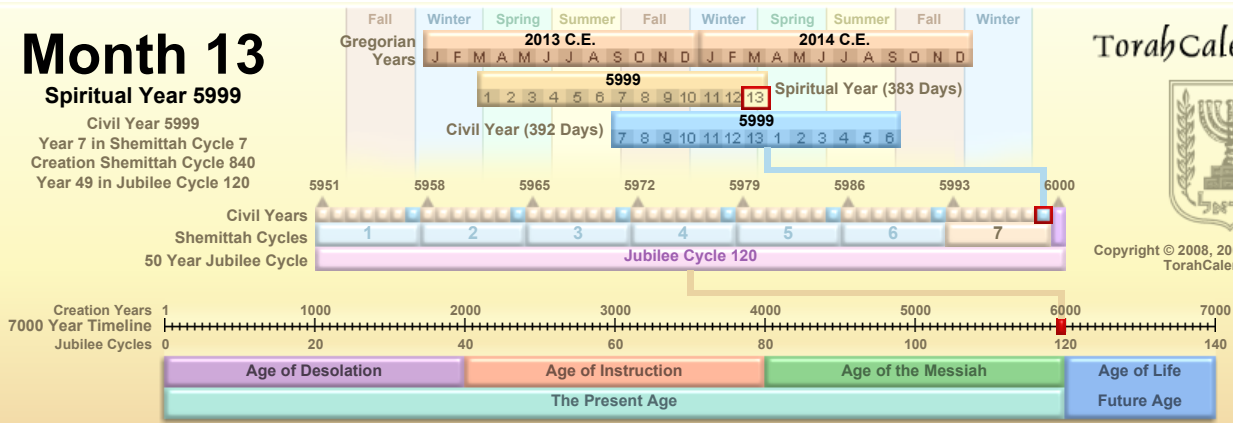

Month 13

Spiritual Year 5999

Civil Year 5999
 Year 7 in Shemittah Cycle 7
 Creation Shemittah Cycle 840
 Year 49 in Jubilee Cycle 120

TorahCalendar.com

Copyright © 2008, 2009, 2010, 2011, 2012
 TorahCalendar.com