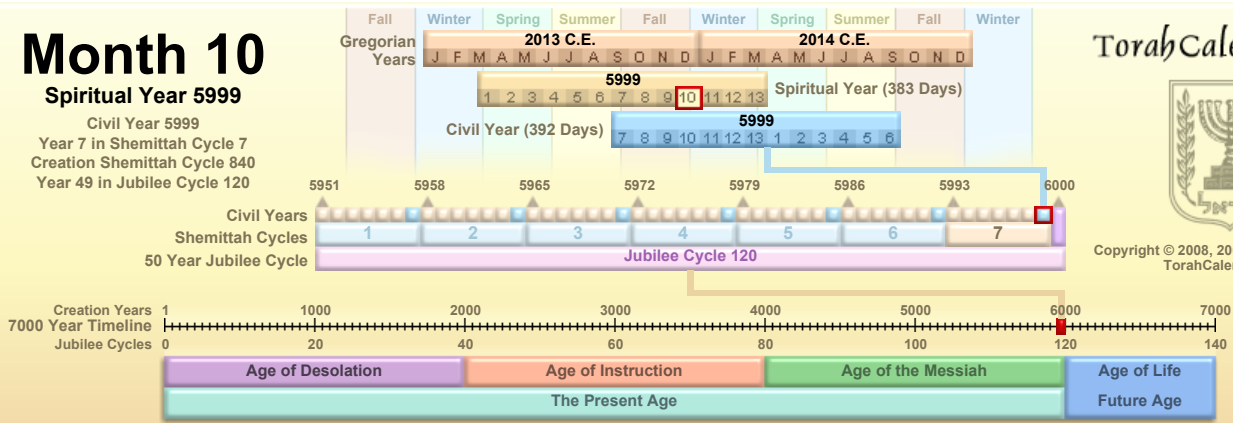

Month 10

Spiritual Year 5999

Civil Year 5999
 Year 7 in Shemittah Cycle 7
 Creation Shemittah Cycle 840
 Year 49 in Jubilee Cycle 120

TorahCalendar.com

Copyright © 2008, 2009, 2010, 2011, 2012
 TorahCalendar.com