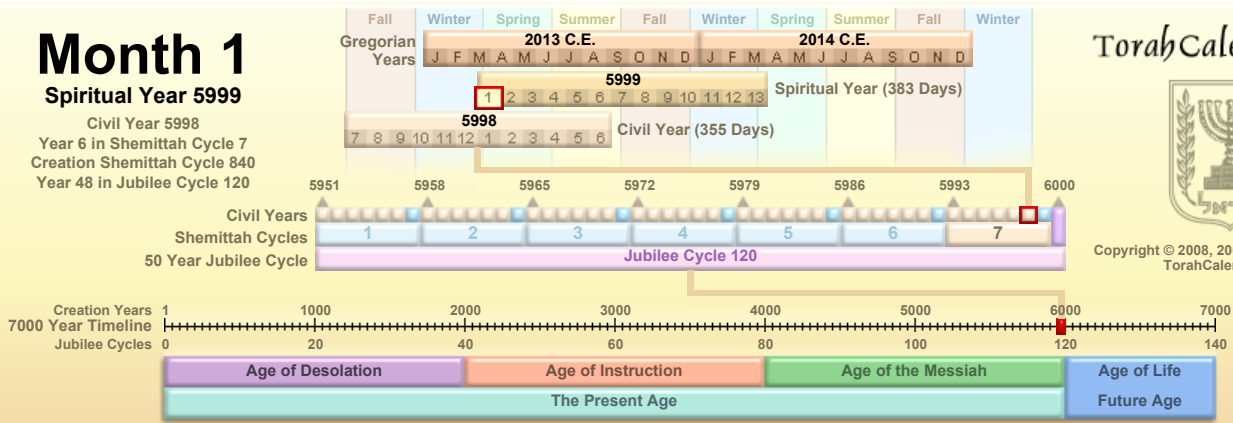

Month 1

Spiritual Year 5999

Civil Year 5998

Year 6 in Shemittah Cycle 7
Creation Shemittah Cycle 840
Year 48 in Jubilee Cycle 120

TorahCalendar.com

Copyright © 2008, 2009, 2010, 2011, 2012
TorahCalendar.com