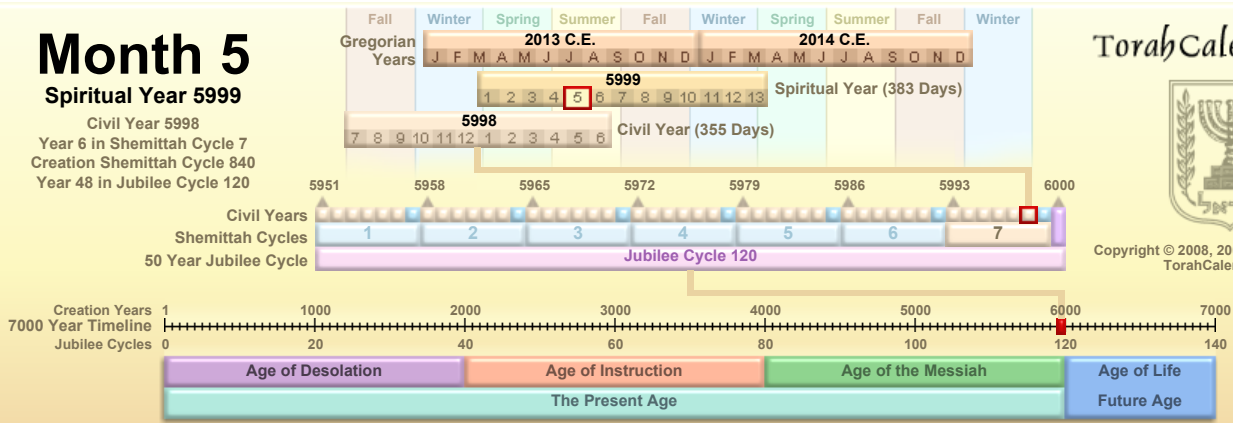

Month 5

Spiritual Year 5999

Civil Year 5998

Year 6 in Shemittah Cycle 7
Creation Shemittah Cycle 840
Year 48 in Jubilee Cycle 120

TorahCalendar.com

Copyright © 2008, 2009, 2010, 2011, 2012
TorahCalendar.com