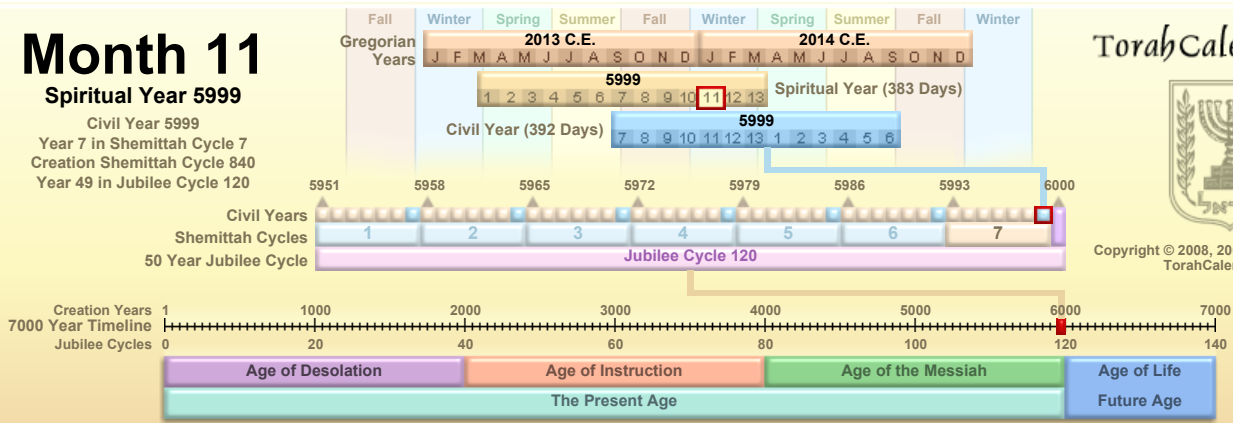

Month 11

Spiritual Year 5999

Civil Year 5999

Year 7 in Shemittah Cycle 7
Creation Shemittah Cycle 840
Year 49 in Jubilee Cycle 120

TorahCalendar.com

Copyright © 2008, 2009, 2010, 2011, 2012
TorahCalendar.com