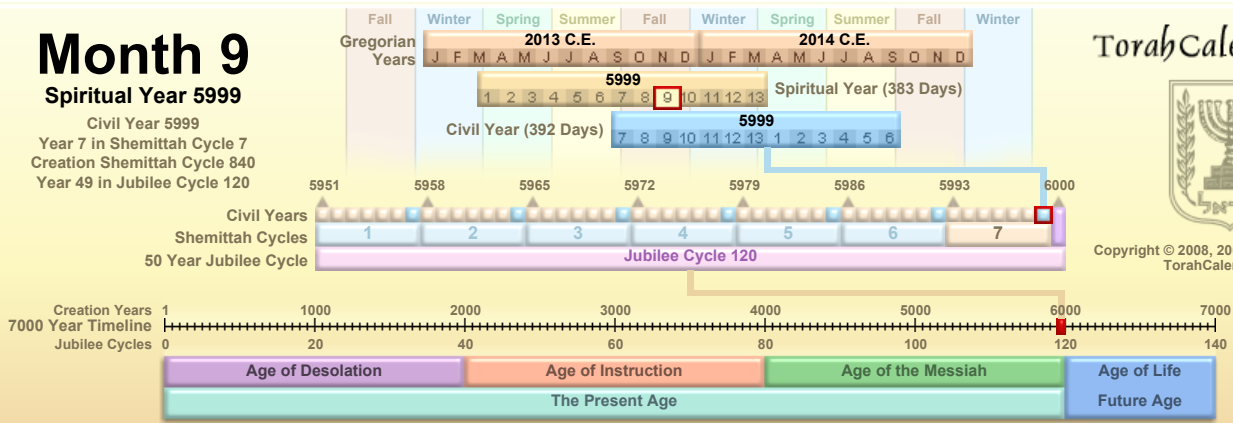

Month 9

Spiritual Year 5999

Civil Year 5999

Year 7 in Shemittah Cycle 7
Creation Shemittah Cycle 840
Year 49 in Jubilee Cycle 120

TorahCalendar.com

Copyright © 2008, 2009, 2010, 2011, 2012
TorahCalendar.com